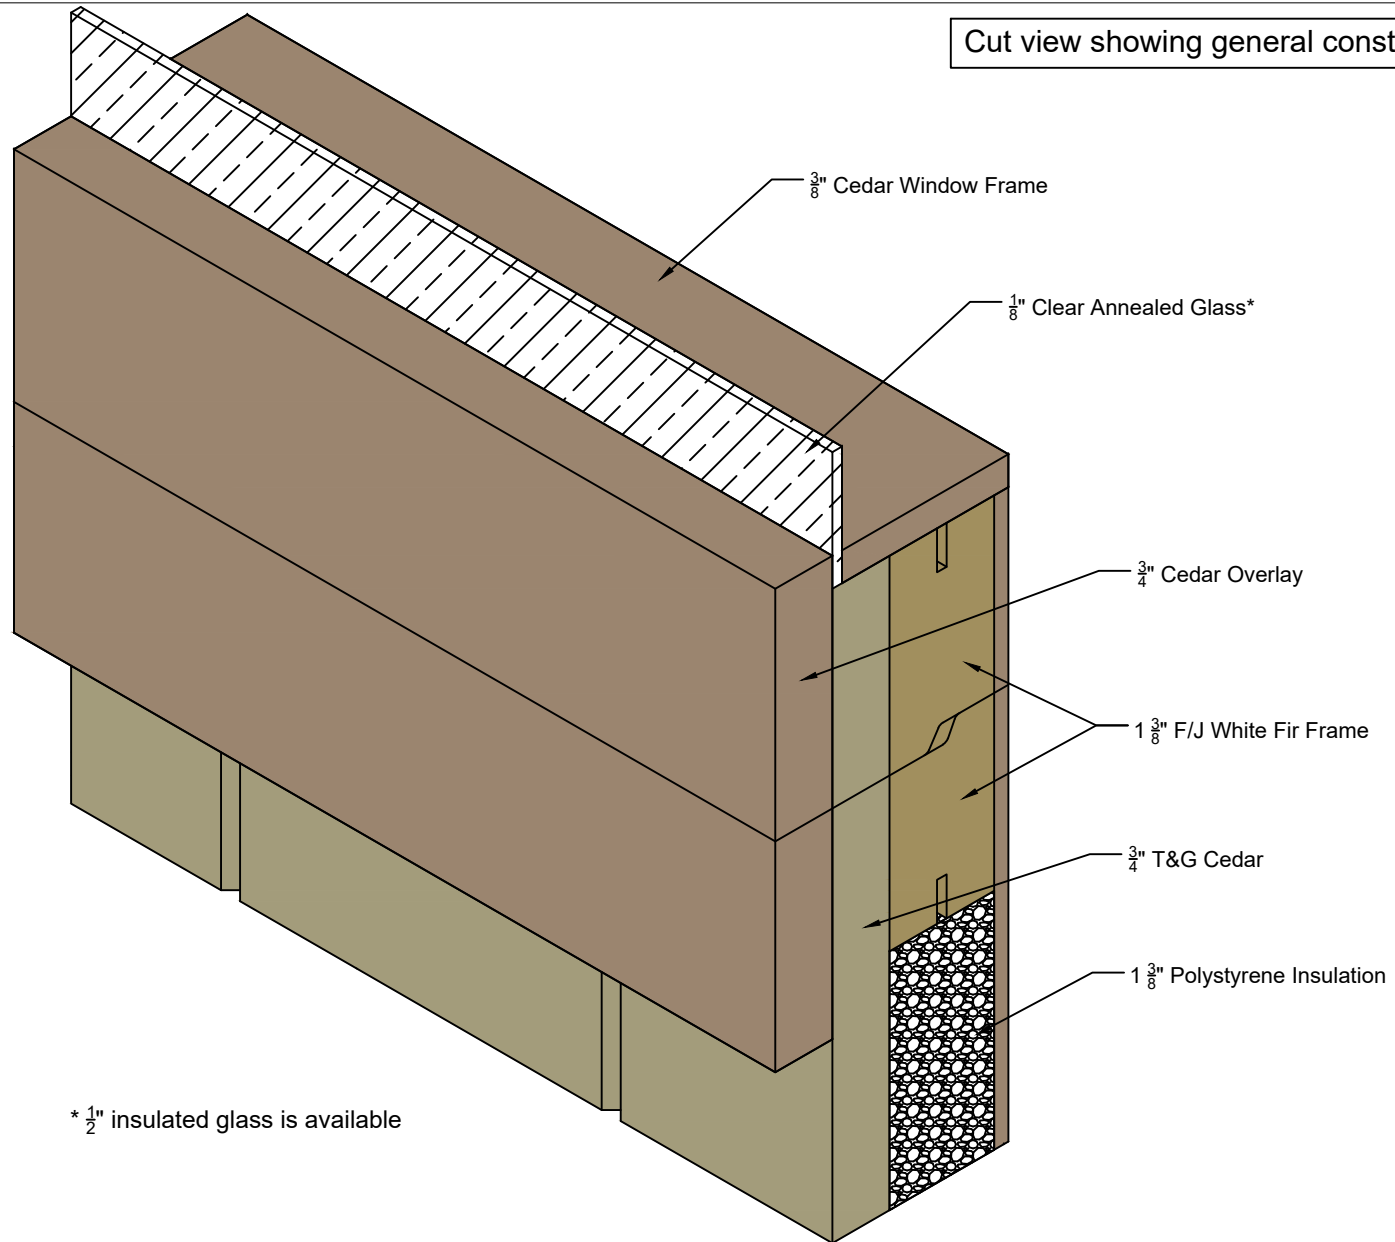

Details			
Item	Part	Size	Description
1	Face	1 x 4	Tight Knot T&G Cedar, V-Groove, Rough side out
2	Overlay	1 x 8	Tight Knot Cedar, Rough side out
3	Grid		
4	Glass		

Central Oregon Garage Door, Inc. warrants its wood doors for a period of one year from time of delivery against defects in material or workmanship. All wood doors must be properly protected with recommended finishing paint/stain. This warranty is void if the manufacturers finishing instructions are not followed. Wood doors must be protected against water prior to the painting/staining process. Please see Wood Door Product Warranty for details.

Drawn by: Jacob Shewell
 Approved by (print): _____ Date approved: _____

Customer: _____ Job: _____
 Quantity: 1 Stain Color: _____
 Approval Signature: _____ X _____

Cut view showing general construction

* 1/2" insulated glass is available