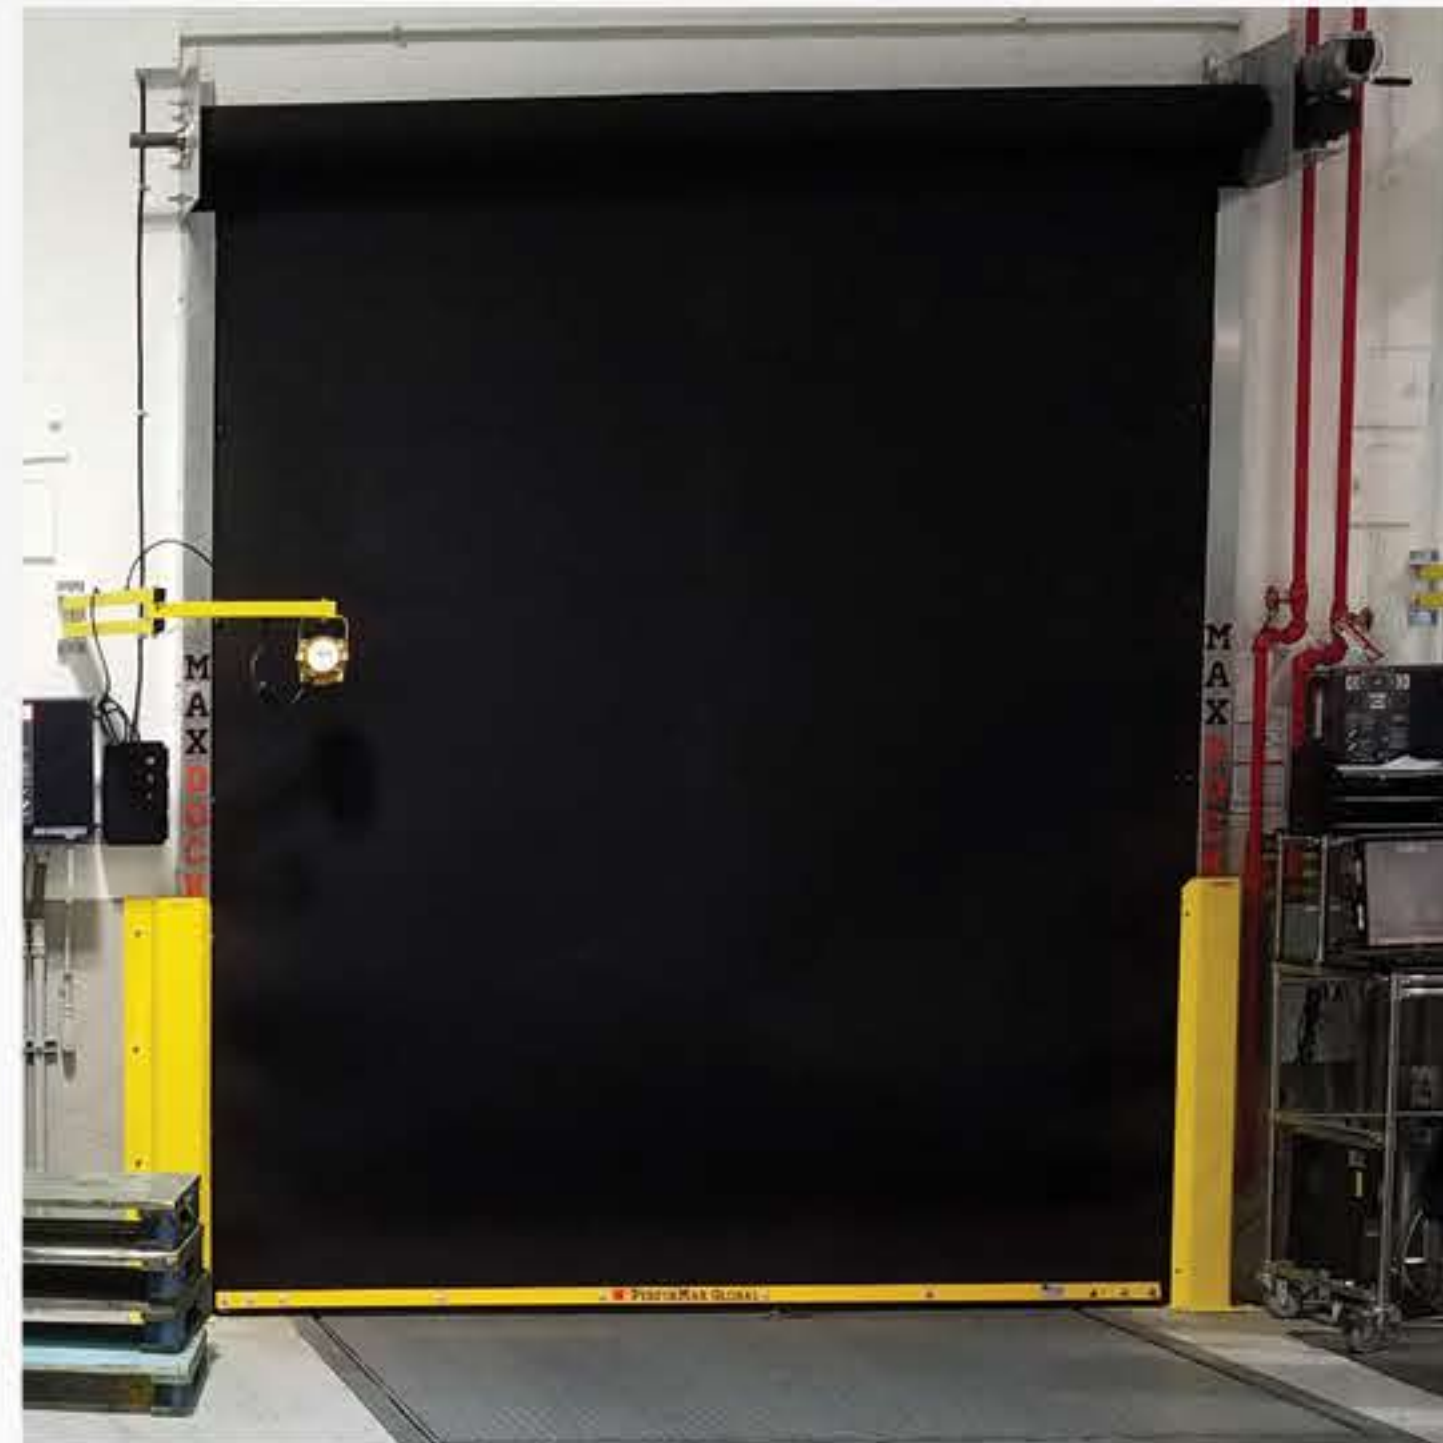

FEATURES

Galvanized steel guides and powder coated breakaway bottom bar in safety yellow
Simple springless engineering with no hinges, cables or chains
Flexible curtain releases from guides upon accidental impact with breakaway system
RhinoMax™ rubber curtain & Low head room clearance
Direct drive operator with optional emergency manual hand chain operation
1 million cycle standard rating on drive system

GENERAL SPECIFICATIONS

STANDARD SIZES

Up to 10'x10'

DRIVE

Direct Drive Single Speed Motor

CURTAIN

1/4" Reinforced RhinoMax™ Rubber Curtain

GUIDE WIDTH

3 1/2" Galvanized Guides

ELECTRICAL

480 Volt / 3 Phase

230 Volt / 3 Phase

MECHANICAL

Hood & Motor Cover, 2" High Visibility Strip

14"x14" Vision Windows, Manual Chain Hoist

Heavy Duty Powder Coated Guides

SAFETY DEVICES

Light Curtain, Safety Reversing Edge

Reflective Photo Eye

CURTAIN COLORS

Black, Blue & Gray; custom colors available

APPLICATIONS

Loading Docks